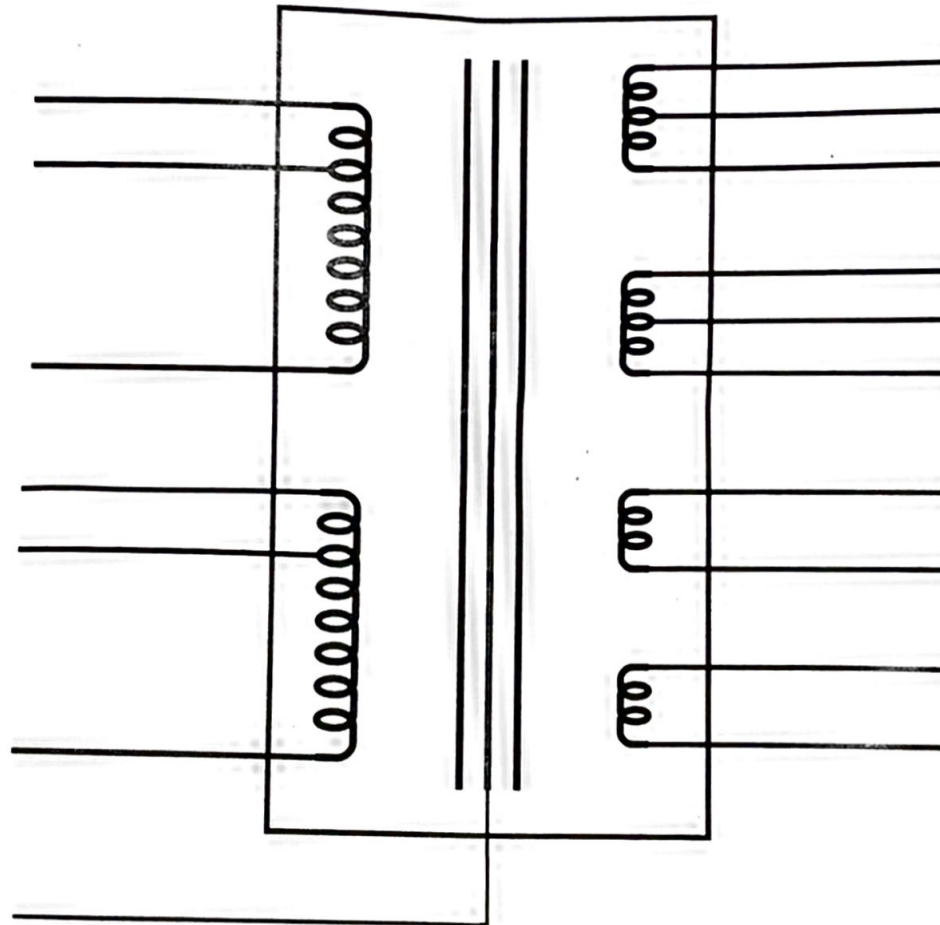

Trans-045

Primaries

Orange 120V

Red 110V

Black 0V

Grey 120V

Purple 110V

Yellow 0V

Green&Yellow Screen to Earth

Secondaries

Red 425V 130mA

Black 0V 130mA

Red 425V 130mA

Blue 3.16V 750mA

White 0V 750mA

Blue 3.16V 750mA

Green 8.5V 2A

Green 8.5V 2A

Yellow 5V 3A

Yellow 5V 3A