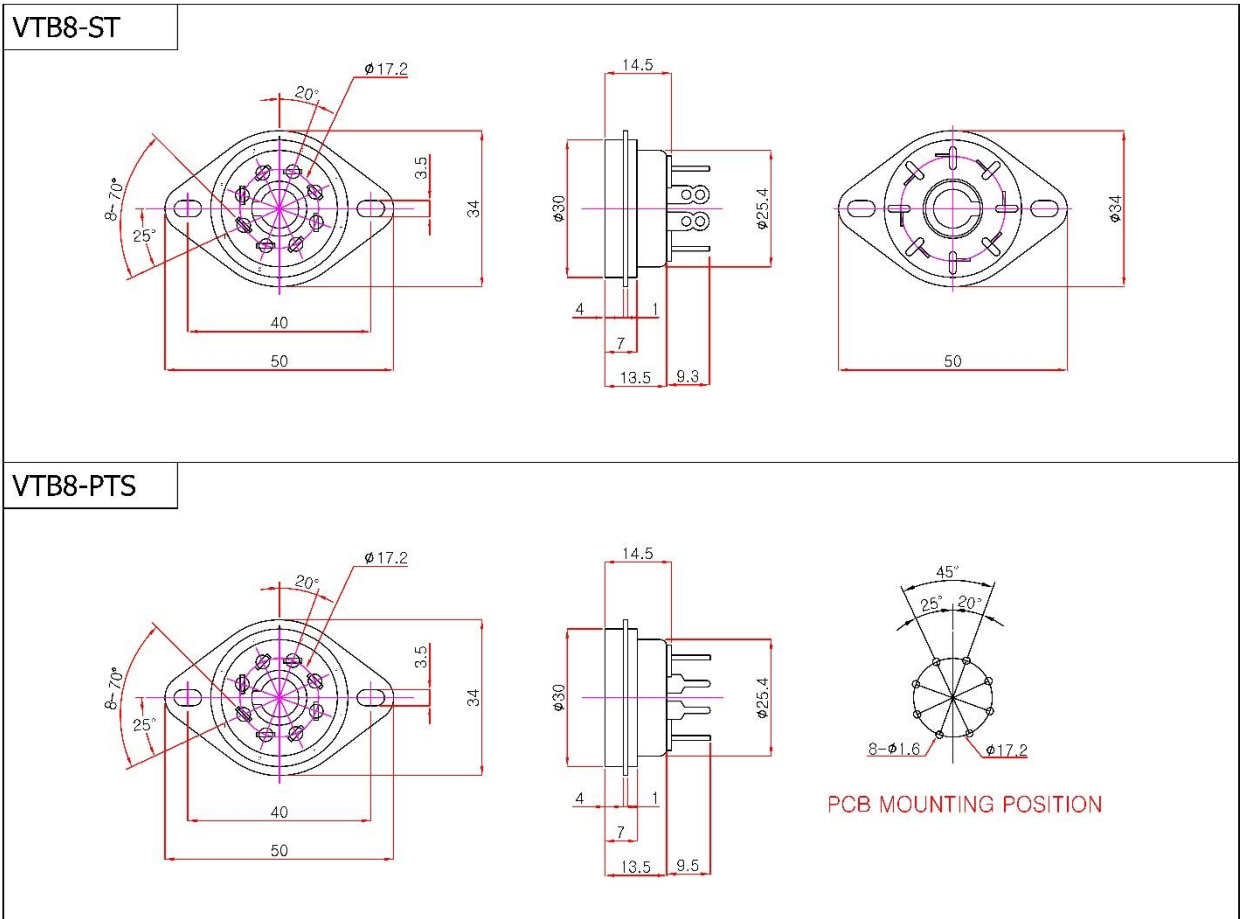

Standard Dimensions

MILITARY / INDUSTRIAL SWITCH

VACUUM TUBE SOCKET & TUBE SHIELD

POWER ENTRY MODULE

JACK & XLR SOCKET