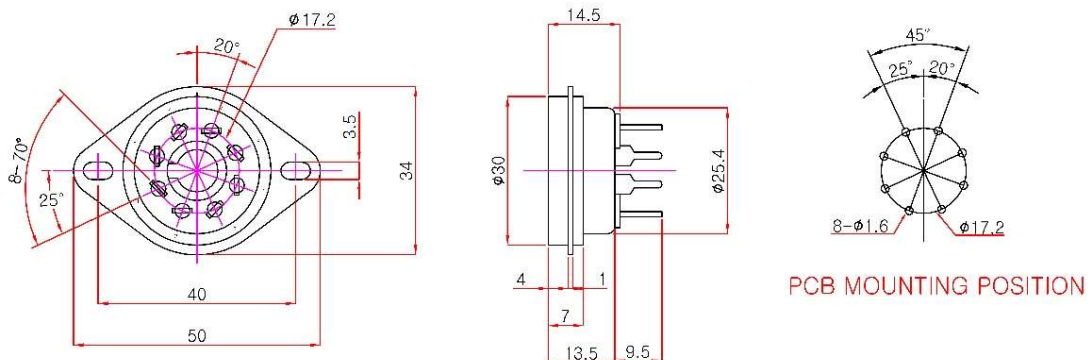

#### Standard Dimensions

VTB8-ST

VTB8-PTS

ANALOG & DIGITAL REGENERATION UNIT  
 ROTARY SWITCH & ROTARY DIGITAL CODE SWITCH & PUSH BUTTON SWITCH  
 OPTICAL & MECH. ENCODER SWITCH

MILITARY / INDUSTRIAL SWITCH