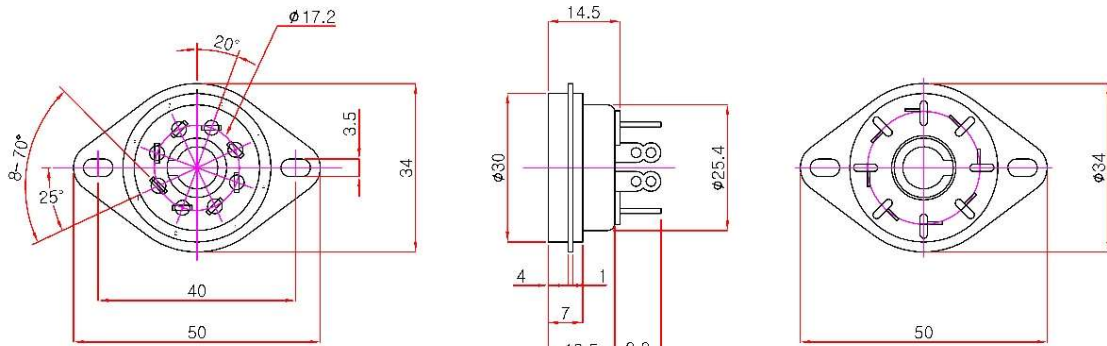

#### Standard Dimensions

VTB8-ST

VTB8-PTS

ANALOG & DIGITAL REGENERATION UNIT  
 ROTARY SWITCH & ROTARY DIGITAL CODE SWITCH & PUSH BUTTON SWITCH  
 OPTICAL & MECH. ENCODER SWITCH

MILITARY / INDUSTRIAL SWITCH