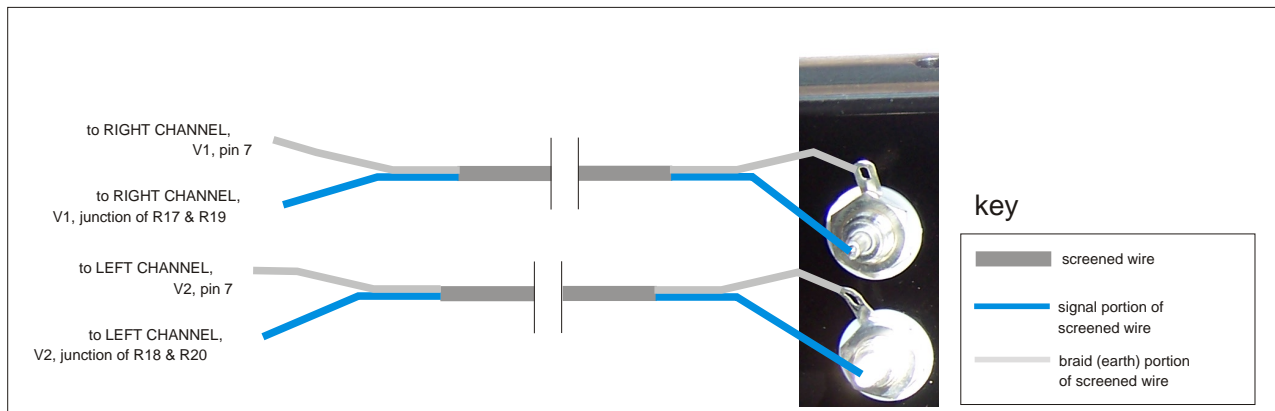

exploded view of phono socket composite parts

Internal view of phono sockets of the 300BSEi, note solder tags are pointing to the lip

Internal view of phono sockets of the 300BSEp, note solder tags are pointing to the lip

Rear view of 300BSEp with phono sockets and insulation plugs fitted