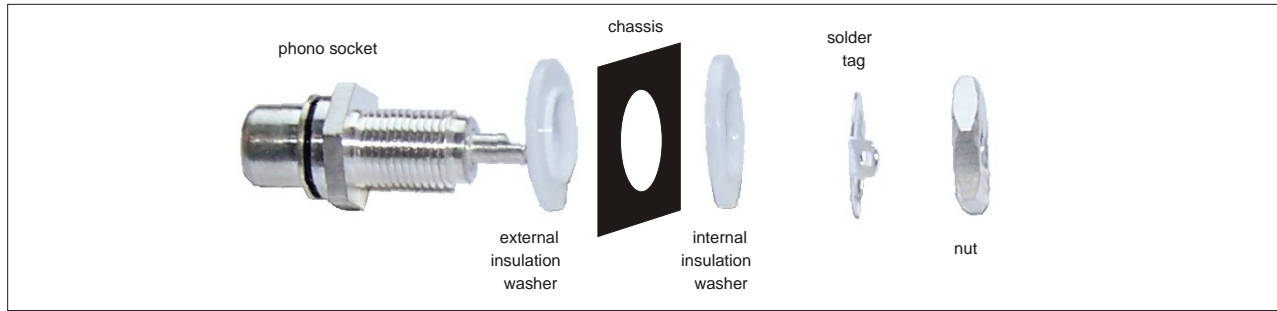

exploded view of phono socket composite parts

Internal view of phono sockets of the 300BSEi, note solder tags are pointing to the lip

Internal view of phono sockets of the 300BSEp, note solder tags are pointing to the lip

Rear view of 300BSEp with phono sockets and insulation plugs fitted