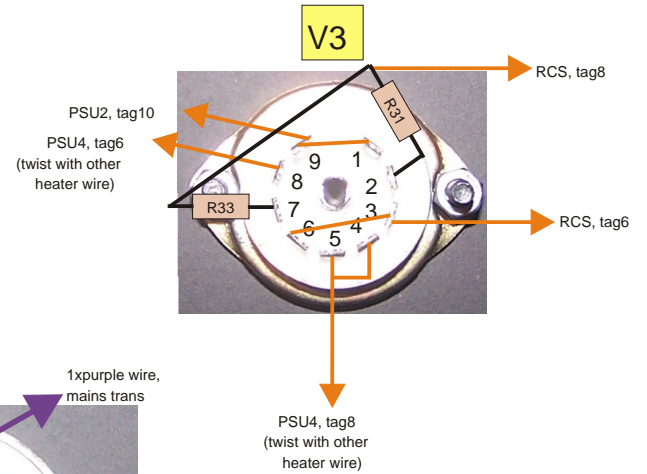

# wiring of valve bases

**FRONT**

**REAR**

## key

|  |  |  |                                    |
|--|--|--|------------------------------------|
|  | orange 1/0.6 wire                      |  | red 1/1.2 wire                     |
|  | screened wire                          |  | red wire from output transformer   |
|  | signal portion of screened wire        |  | black wire from mains transformer  |
|  | braid (earth) portion of screened wire |  | purple wire from mains transformer |