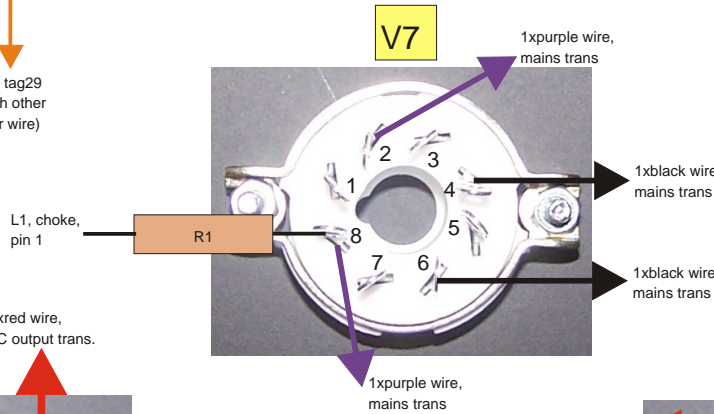

# wiring of valve bases

**FRONT**

**REAR**

## key

|  |  |  |                                    |
|--|--|--|------------------------------------|
|  | orange 1/0.6 wire                      |  | red 1/1.2 wire                     |
|  | screened wire                          |  | red wire from output transformer   |
|  | signal portion of screened wire        |  | black wire from mains transformer  |
|  | braid (earth) portion of screened wire |  | purple wire from mains transformer |