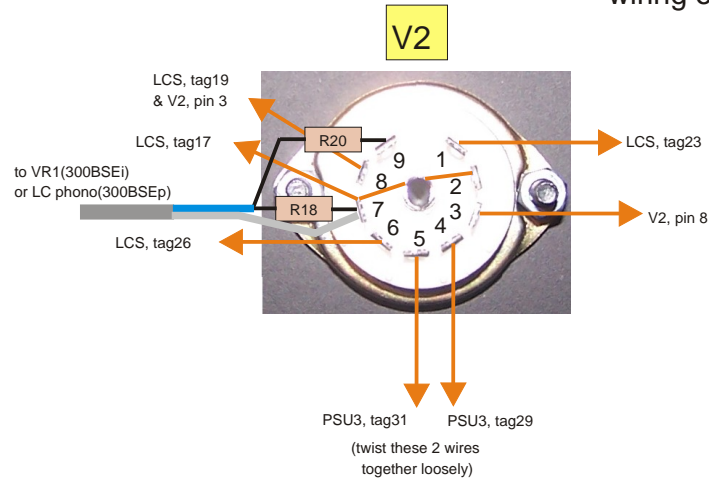

# wiring of valve bases

**FRONT**

**REAR**

## key

|  |  |  |                                    |
|--|--|--|------------------------------------|
|  | orange 1/0.6 wire                      |  | red 1/1.2 wire                     |
|  | screened wire                          |  | red wire from output transformer   |
|  | signal portion of screened wire        |  | black wire from mains transformer  |
|  | braid (earth) portion of screened wire |  | purple wire from mains transformer |