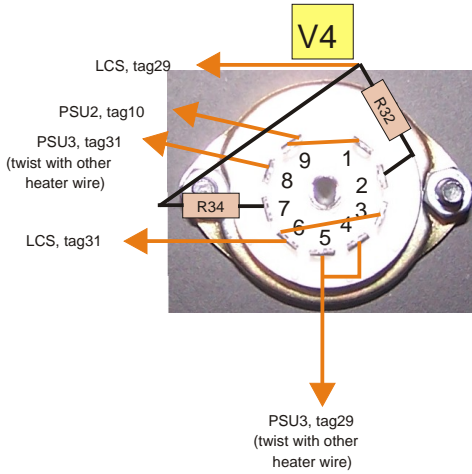

# wiring of valve bases

**FRONT**

**REAR**

## key

|  |  |  |                                    |
|--|--|--|------------------------------------|
|  | orange 1/0.6 wire                      |  | red 1/1.2 wire                     |
|  | screened wire                          |  | red wire from output transformer   |
|  | signal portion of screened wire        |  | black wire from mains transformer  |
|  | braid (earth) portion of screened wire |  | purple wire from mains transformer |