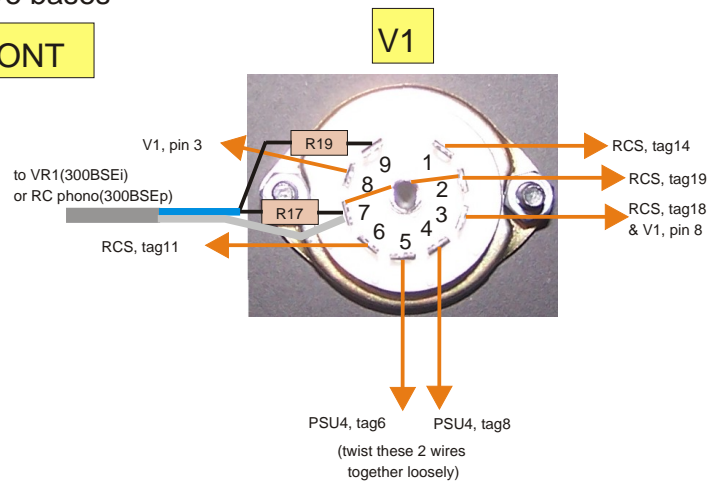

# wiring of valve bases

**FRONT**

**REAR**

## key

|  |  |  |                                    |
|--|--|--|------------------------------------|
|  | orange 1/0.6 wire                      |  | red 1/1.2 wire                     |
|  | screened wire                          |  | red wire from output transformer   |
|  | signal portion of screened wire        |  | black wire from mains transformer  |
|  | braid (earth) portion of screened wire |  | purple wire from mains transformer |