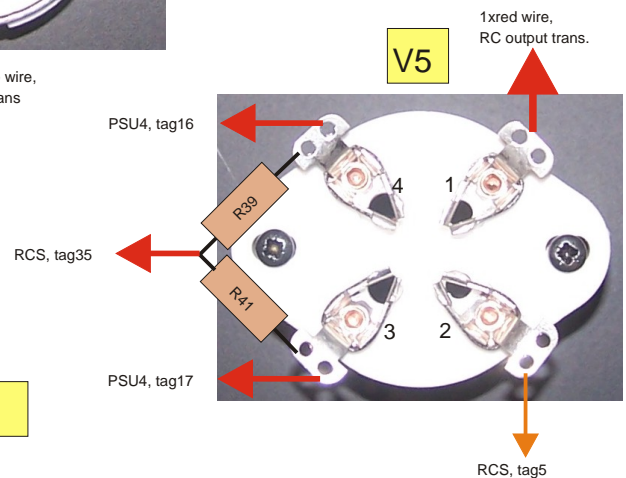

# wiring of valve bases

**FRONT**

**REAR**

## key

|  |  |  |                                    |
|--|--|--|------------------------------------|
|  | orange 1/0.6 wire                      |  | red 1/1.2 wire                     |
|  | screened wire                          |  | red wire from output transformer   |
|  | signal portion of screened wire        |  | black wire from mains transformer  |
|  | braid (earth) portion of screened wire |  | purple wire from mains transformer |