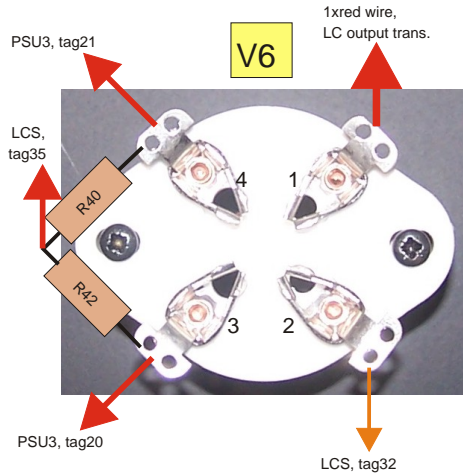

# wiring of valve bases

**FRONT**

**REAR**

## key

|  |  |  |                                    |
|--|--|--|------------------------------------|
|  | orange 1/0.6 wire                      |  | red 1/1.2 wire                     |
|  | screened wire                          |  | red wire from output transformer   |
|  | signal portion of screened wire        |  | black wire from mains transformer  |
|  | braid (earth) portion of screened wire |  | purple wire from mains transformer |