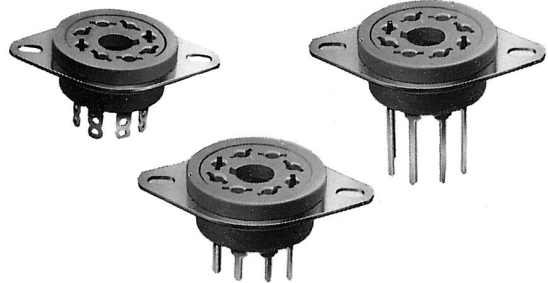

# VACUUM TUBE SOCKET

# BELTON

(VT8 SERIES)

CAT. NO.: BVT8-1

## High Insulated 8 Pin Vacuum Tube Socket

### Features

- With panel saddle mounting
- Easy mount with the saddle of **extruded screw** hole
- Phosphorus bronze terminal pin with solder plating
- Glassfiber filled PPS Insulating material