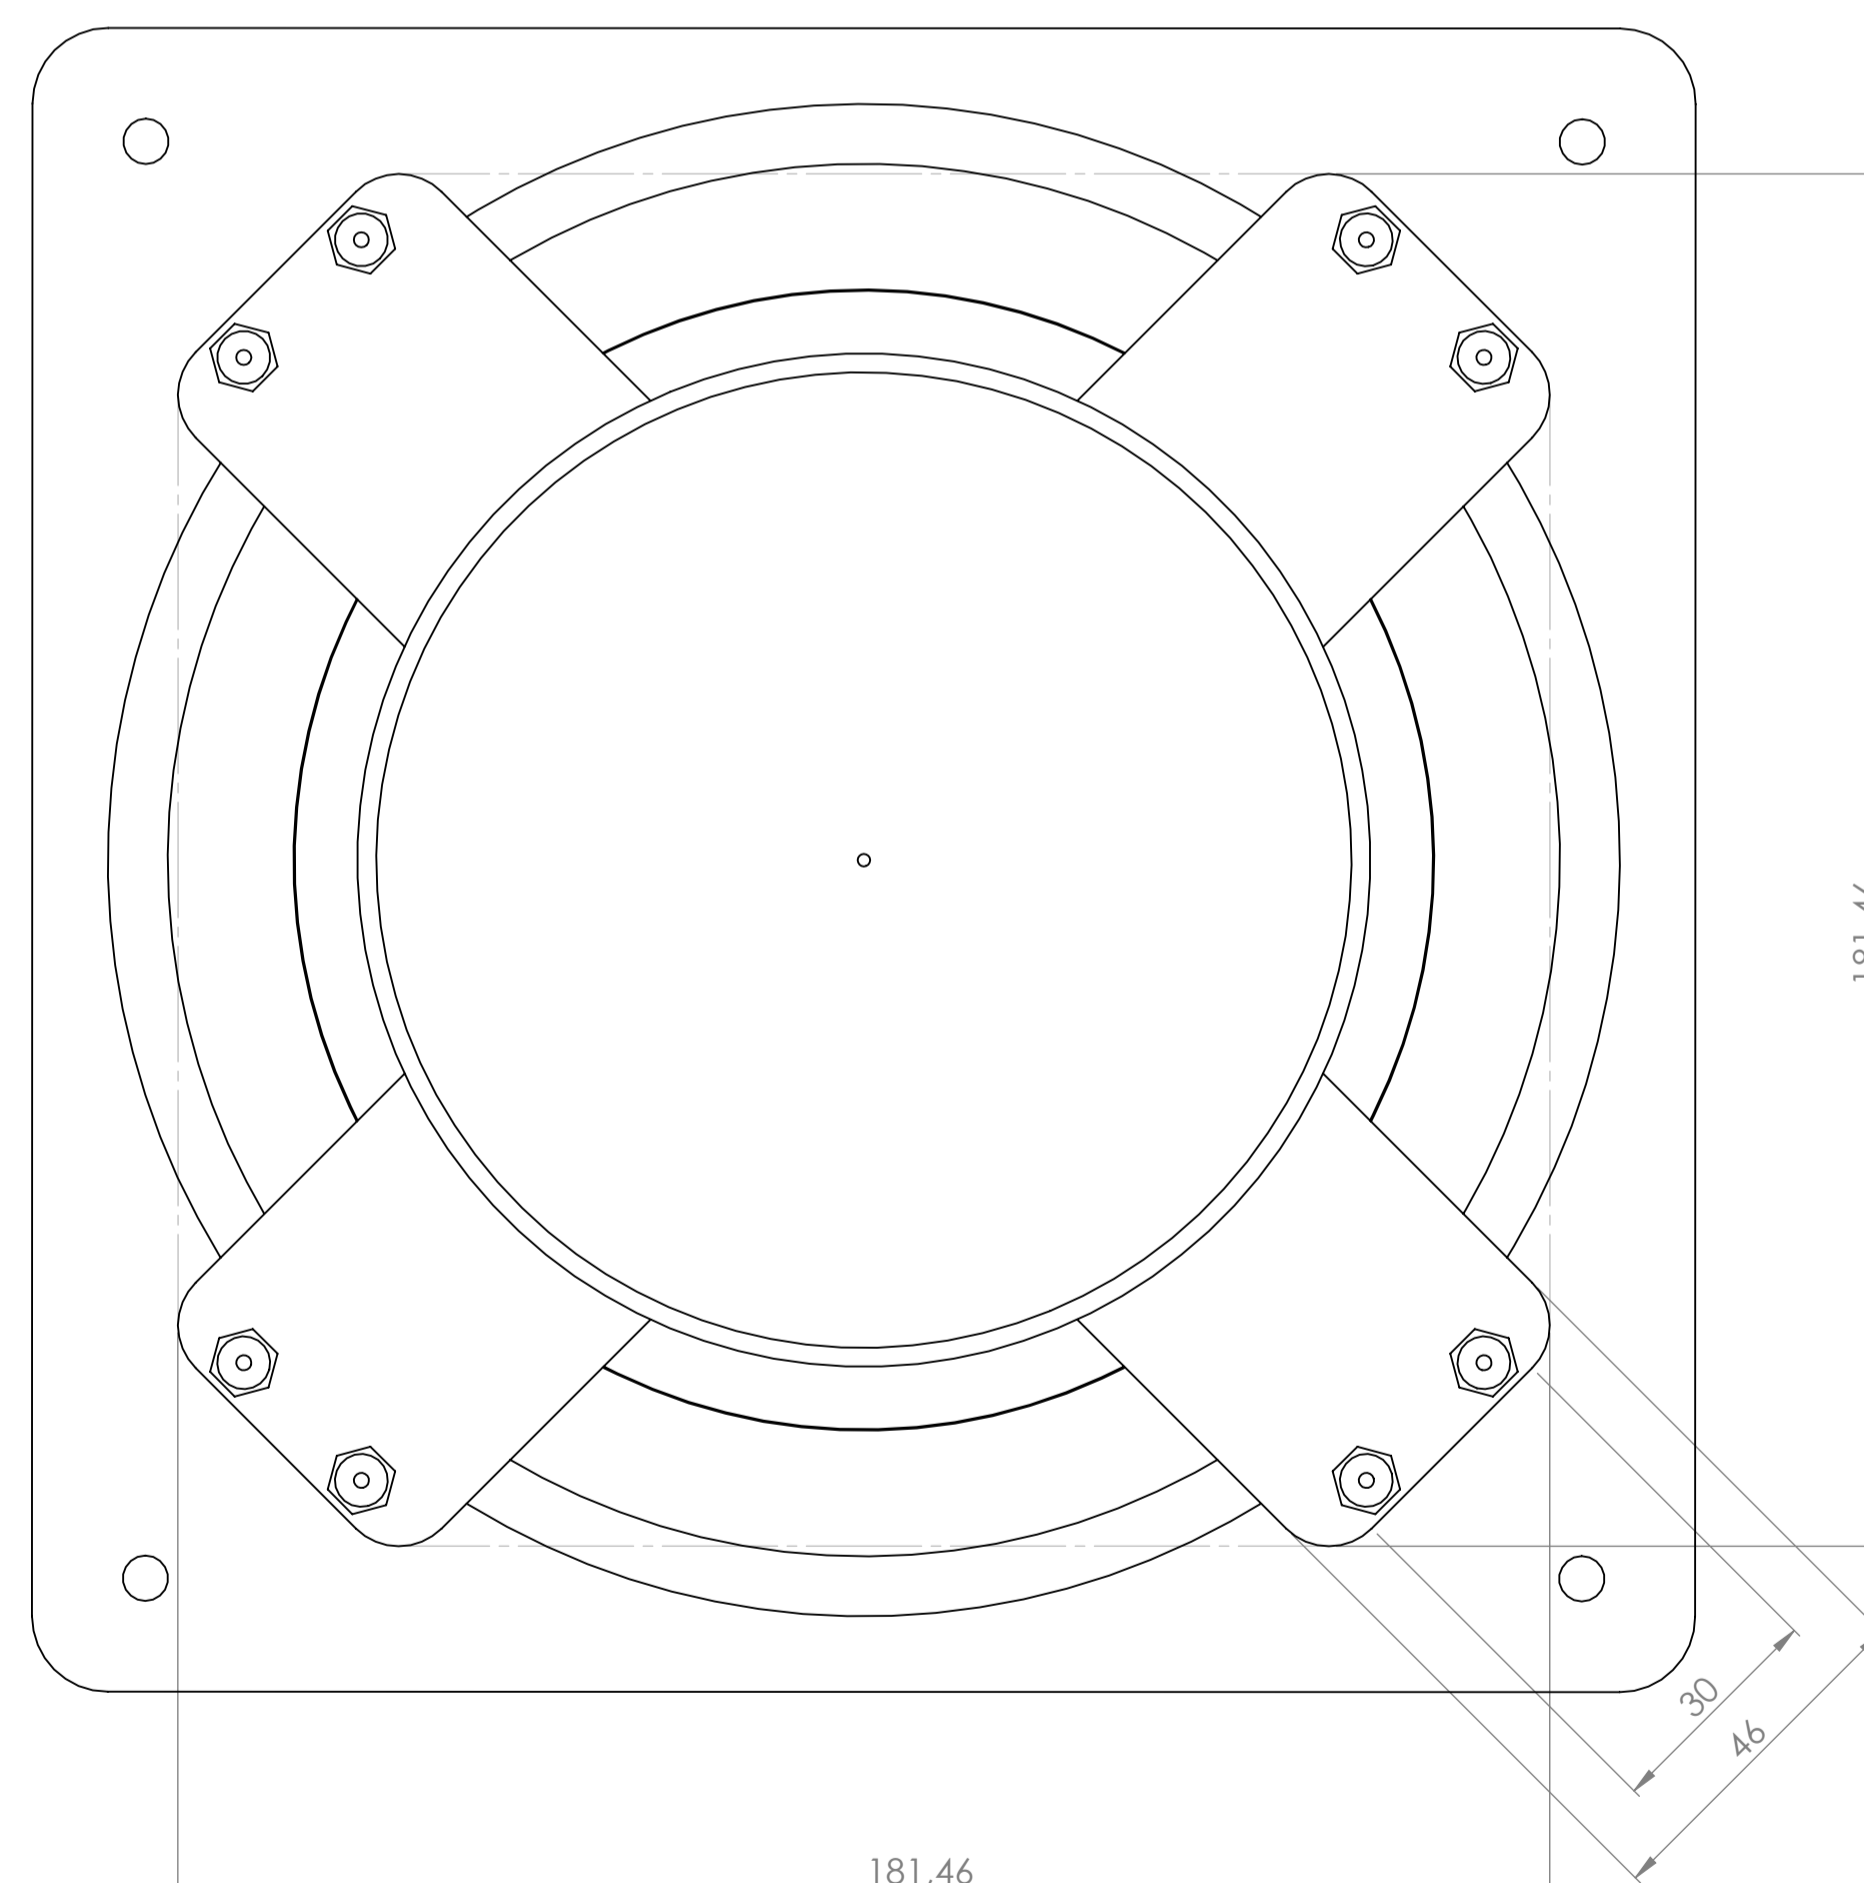

CUBE AUDIO Fc8/Fa8 fullrange driver

FRONT

BACK

SIDE