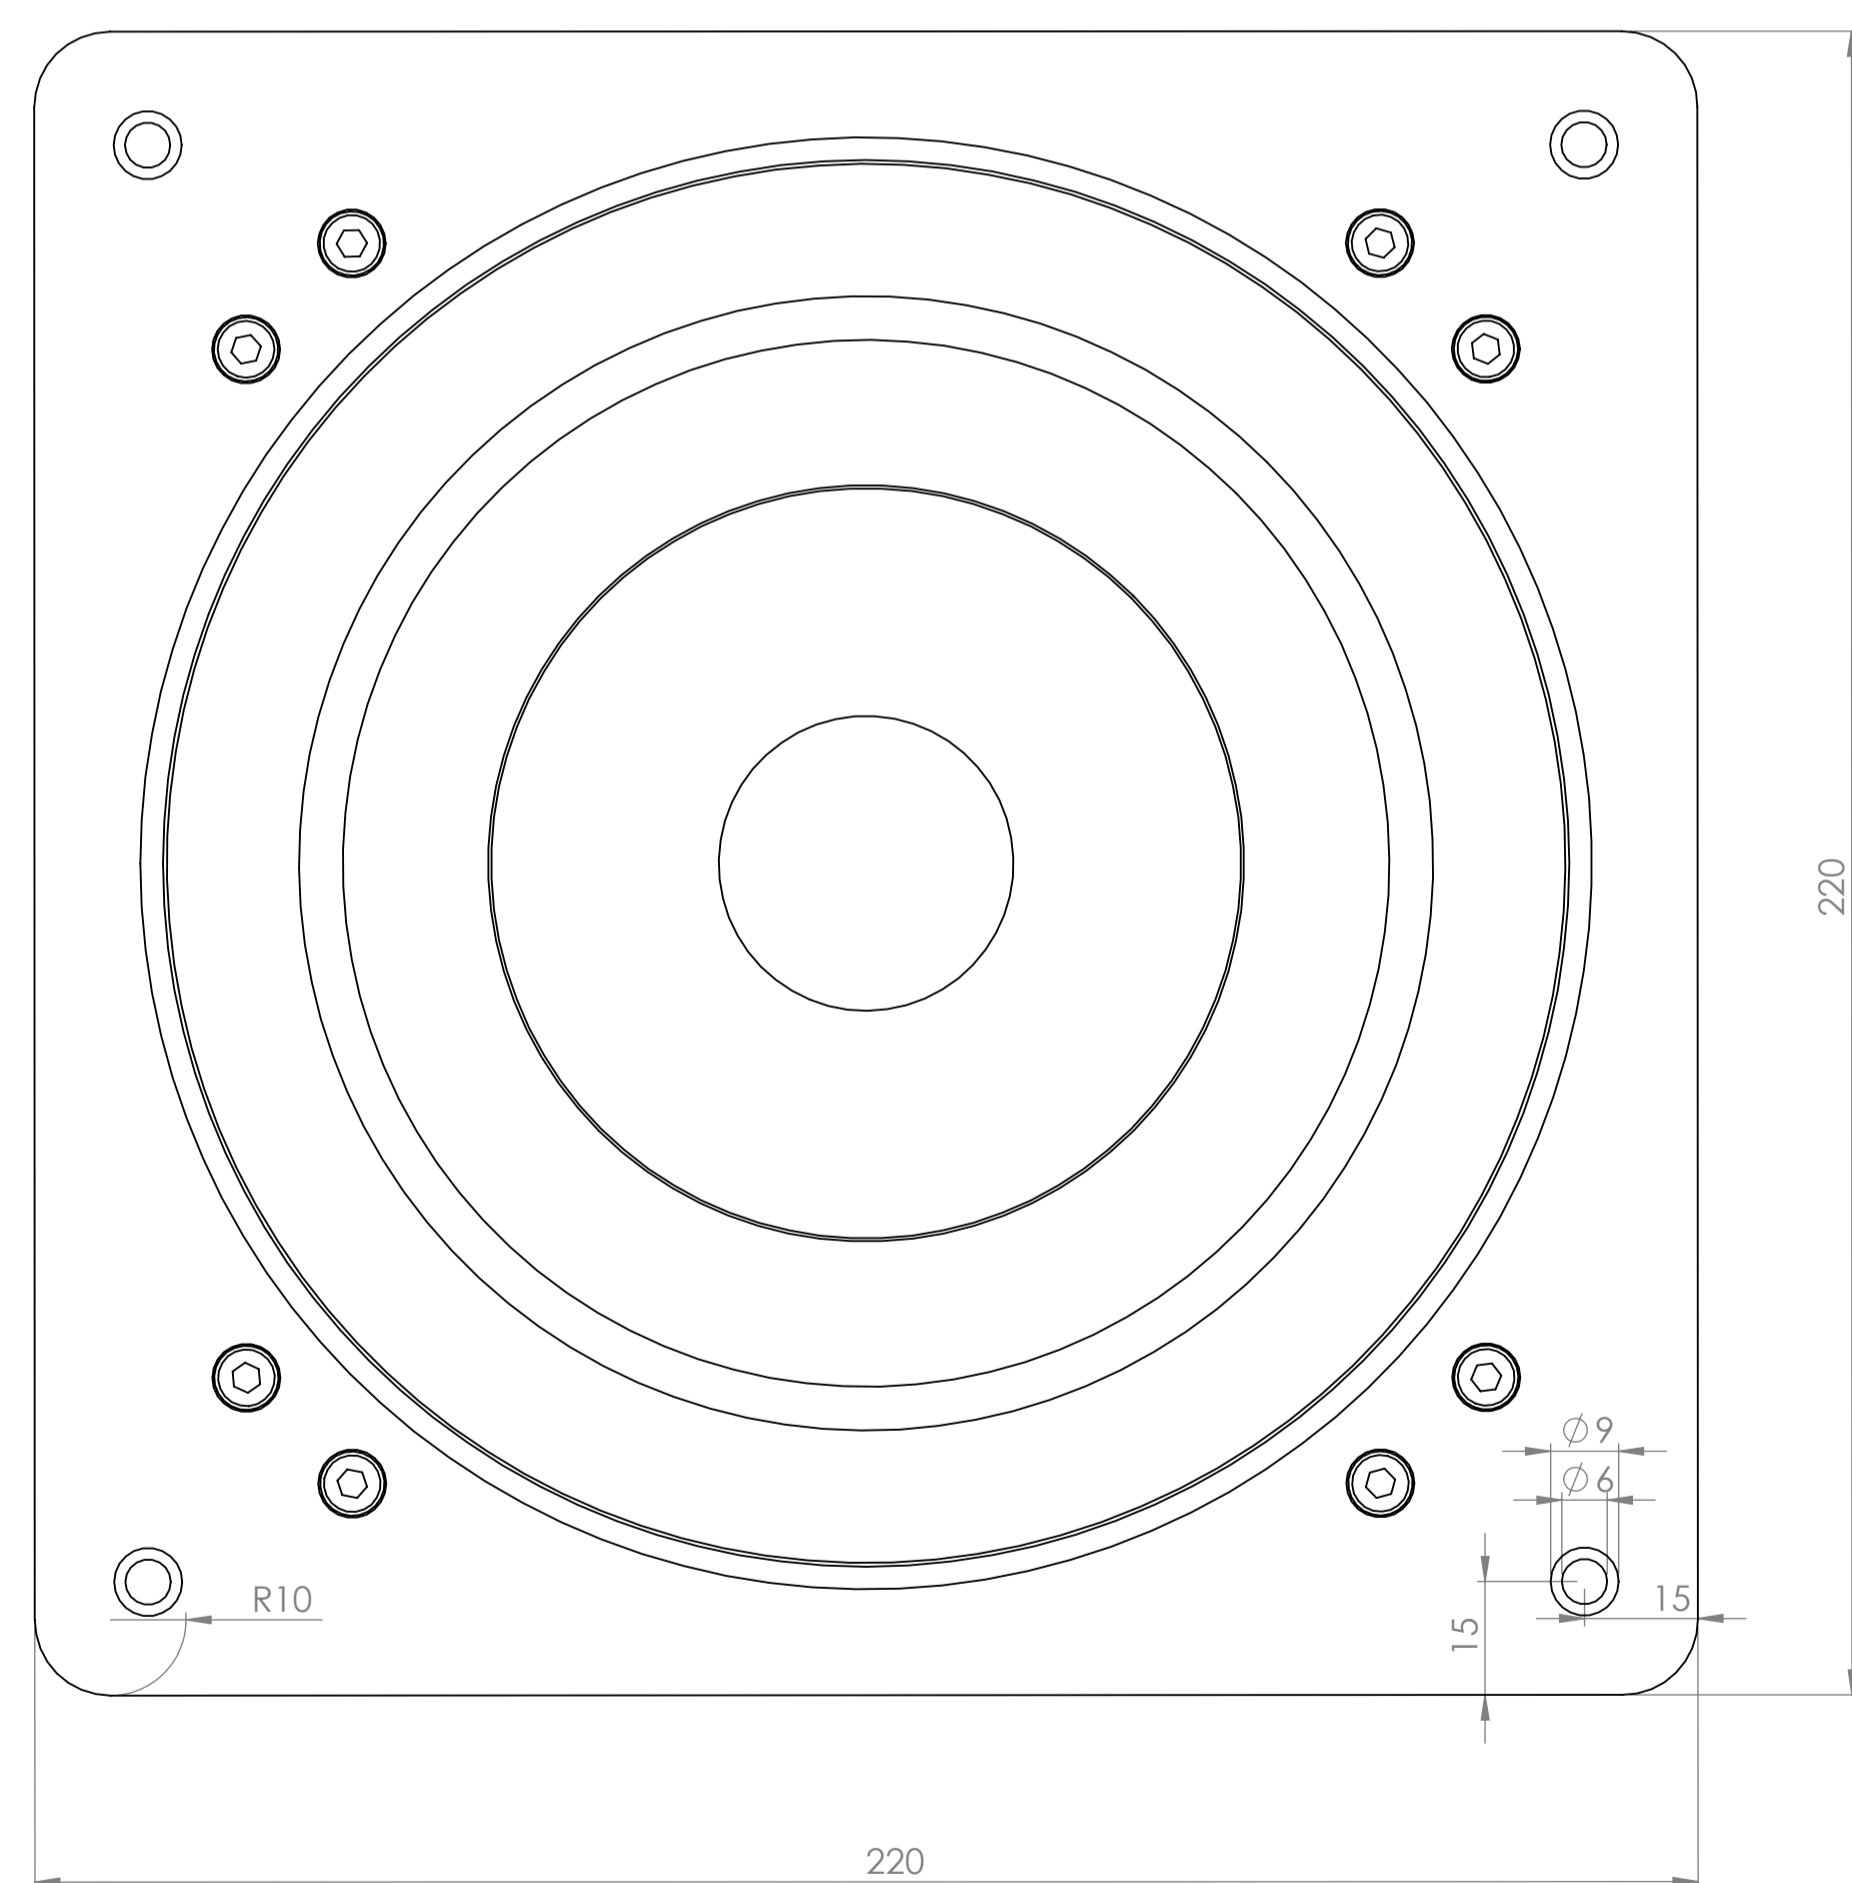

CUBE AUDIO Fc8/Fa8 fullrange driver

FRONT

BACK

SIDE