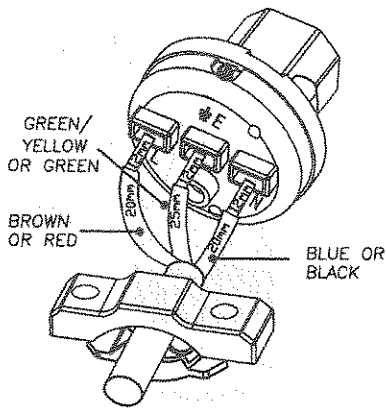

WIRING INSTRUCTIONS

MS HD POWER

MS9315

WIRING INSTRUCTIONS

MS HD POWER

MS328

WIRING INSTRUCTIONS

MS HD POWER

MS515

Important Notice : * Before starting any electrical work, always switch off the power supply at the mains.
 * In the interest of safety, this product should only be installed by a qualified electrician.
 * The manufacturer does not responsible for any injury or subsequent damages caused by improper use.
 If in doubt, consult a qualified electrician.