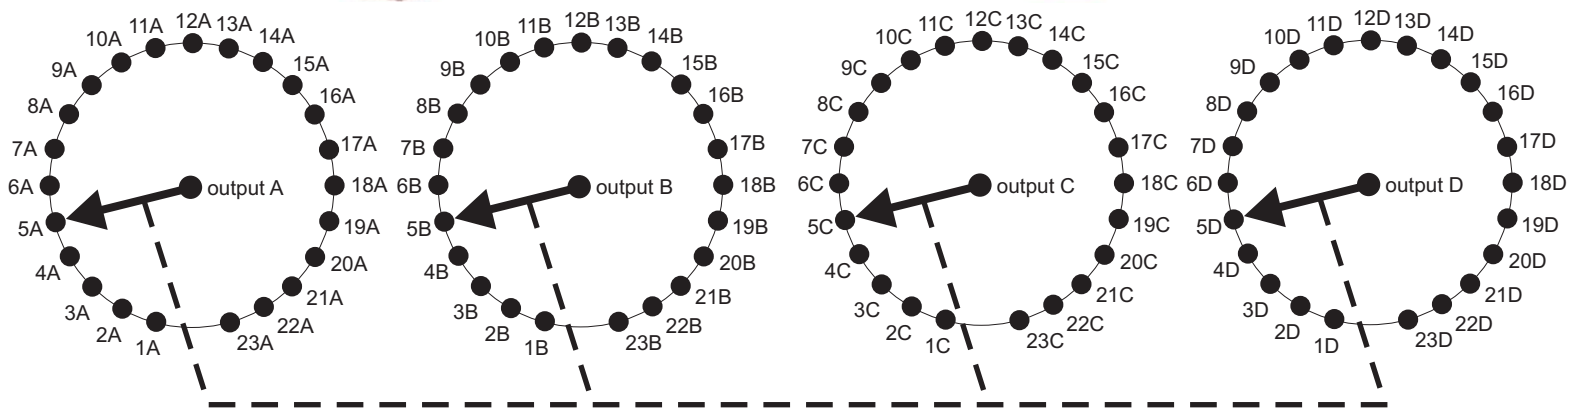

Seiden 4 pole 23 way switch (layout is the same for the 2 pole 23 way switch)

note position of locator lug

INPUTS 1 to 23 CLOCKWISE ROTATION OF KNOB

Panel Cutout