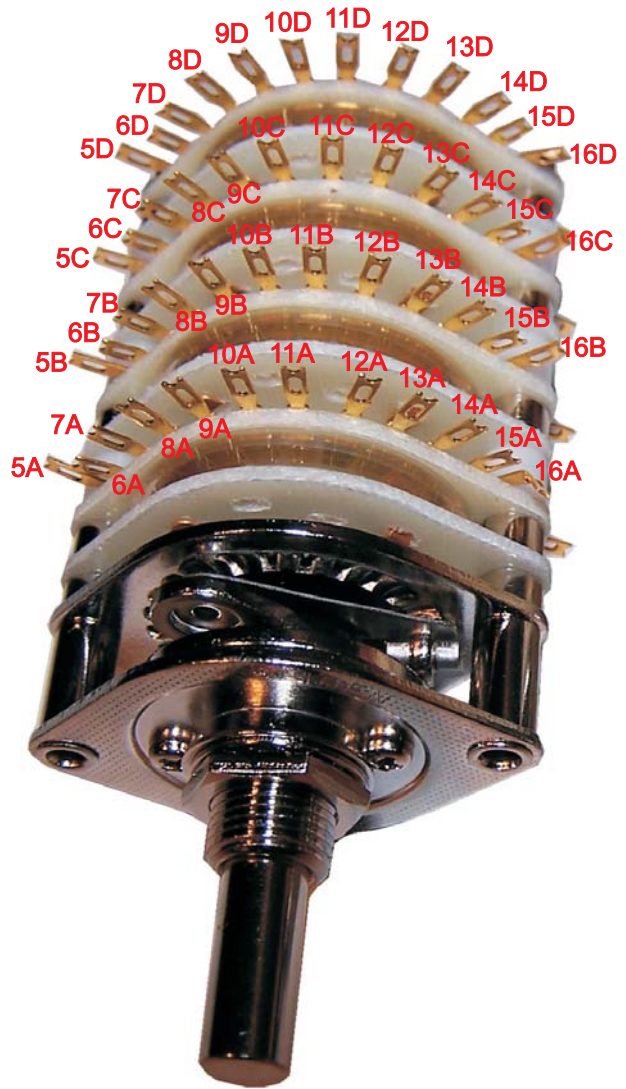

Seiden 4 pole 23 way switch (layout is the same for the 2 pole 23 way switch)

note position of locator lug

INPUTS 1 to 23 CLOCKWISE ROTATION OF KNOB

Panel Cutout