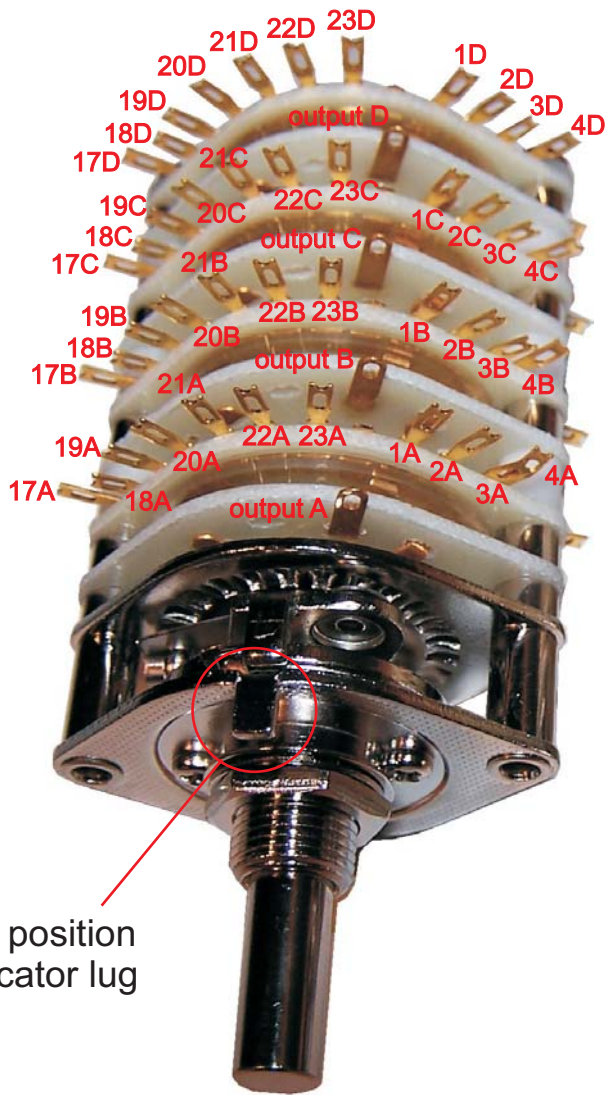

Seiden 4 pole 23 way switch (layout is the same for the 2 pole 23 way switch)

note position of locator lug

INPUTS 1 to 23 CLOCKWISE ROTATION OF KNOB

Panel Cutout