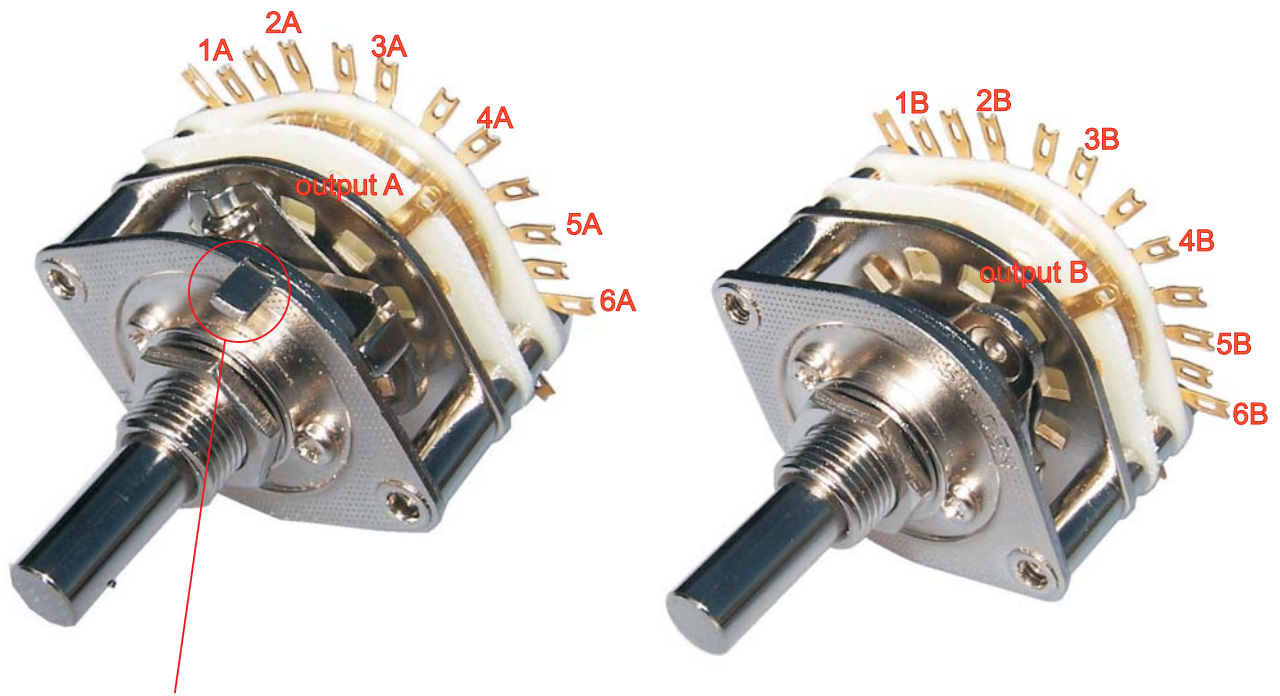

Seiden 2 pole 6 way selector switch

note position of locator lug

INPUTS 1 to 6 CLOCKWISE ROTATION OF KNOB

Panel Cutout