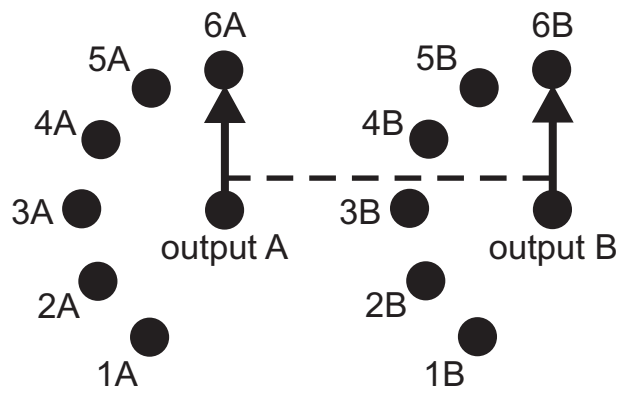

Seiden 2 pole 6 way selector switch

note position of locator lug

INPUTS 1 to 6 CLOCKWISE ROTATION OF KNOB

Panel Cutout