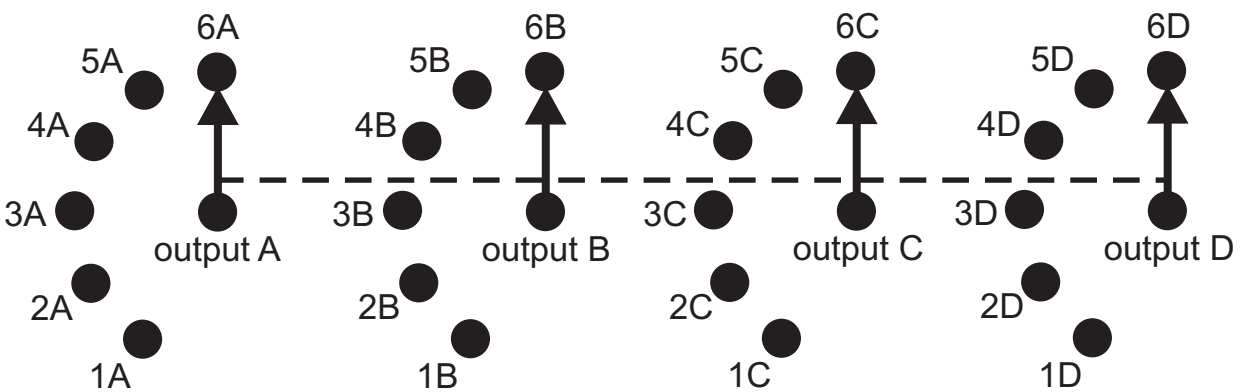

Seiden 4 pole 6 way selector switch
(can be used as 2 pole 6 way selector switch)

note position
of locator lug

INPUTS 1 to 6 CLOCKWISE ROTATION OF KNOB

Panel Cutout