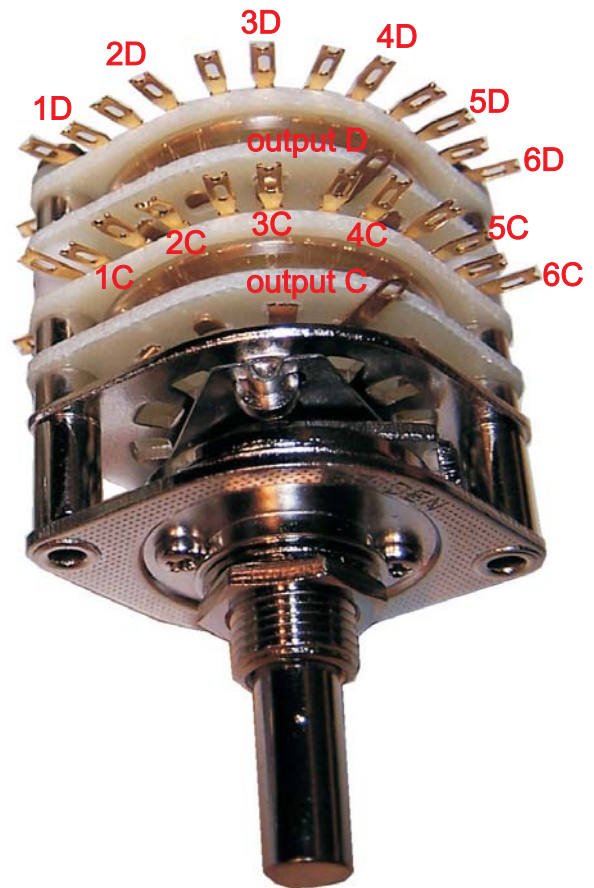

Seiden 4 pole 6 way selector switch
(can be used as 2 pole 6 way selector switch)

note position
of locator lug

INPUTS 1 to 6 CLOCKWISE ROTATION OF KNOB

Panel Cutout