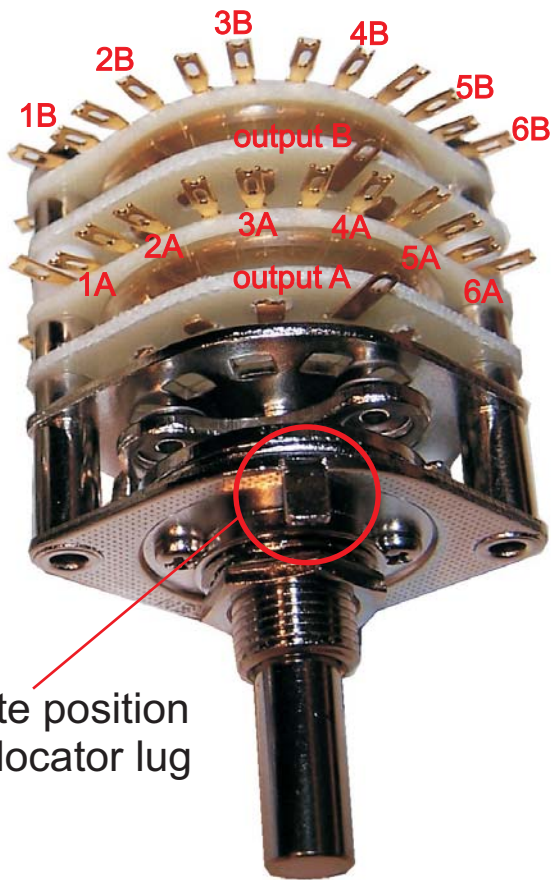

Seiden 4 pole 6 way selector switch
(can be used as 2 pole 6 way selector switch)

note position
of locator lug

INPUTS 1 to 6 CLOCKWISE ROTATION OF KNOB

Panel Cutout