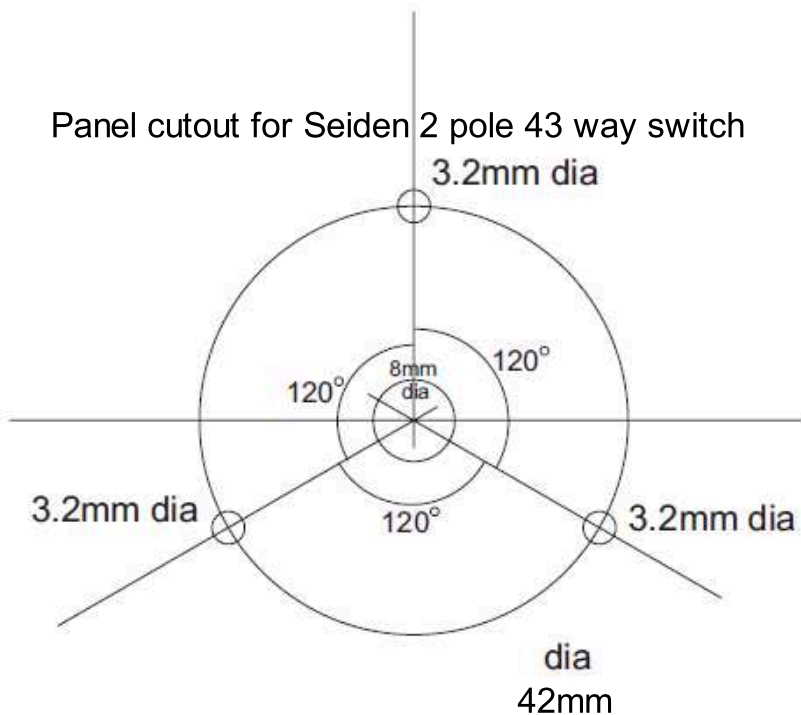

Panel cutout for Seiden 2 pole 43 way switch  
3.2mm dia

Panel cutout for Seiden 2 pole 34 way switch

Front-panel cut out  
for all Elma switches

Seiden 23 way switches

Panel Cutout

Blue 24 way switches

Panel Cutout