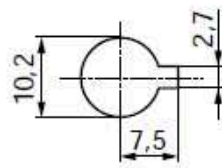

Panel cutout for Seiden 2 pole 43 way switch  
3.2mm dia

Panel cutout for Seiden 2 pole 34 way switch

Front-panel cut out  
for all Elma switches

Seiden 23 way switches

Panel Cutout

Blue 24 way switches

Panel Cutout