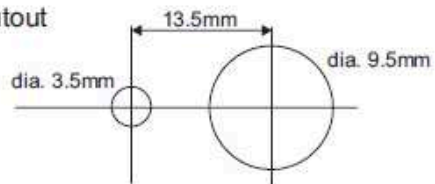

Panel cutout for Seiden 2 pole 43 way switch  
3.2mm dia

Panel cutout for Seiden 2 pole 34 way switch

Front-panel cut out  
for all Elma switches

Seiden 23 way switches

Panel Cutout

Blue 24 way switches

Panel Cutout