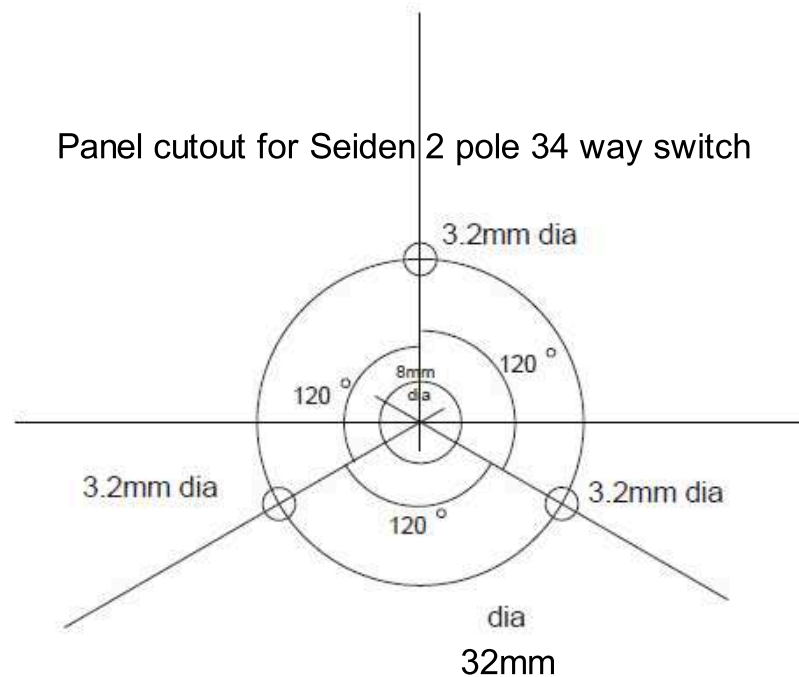

Panel cutout for Seiden 2 pole 43 way switch  
3.2mm dia

Panel cutout for Seiden 2 pole 34 way switch

Front-panel cut out  
for all Elma switches

Seiden 23 way switches

Panel Cutout

Blue 24 way switches

Panel Cutout