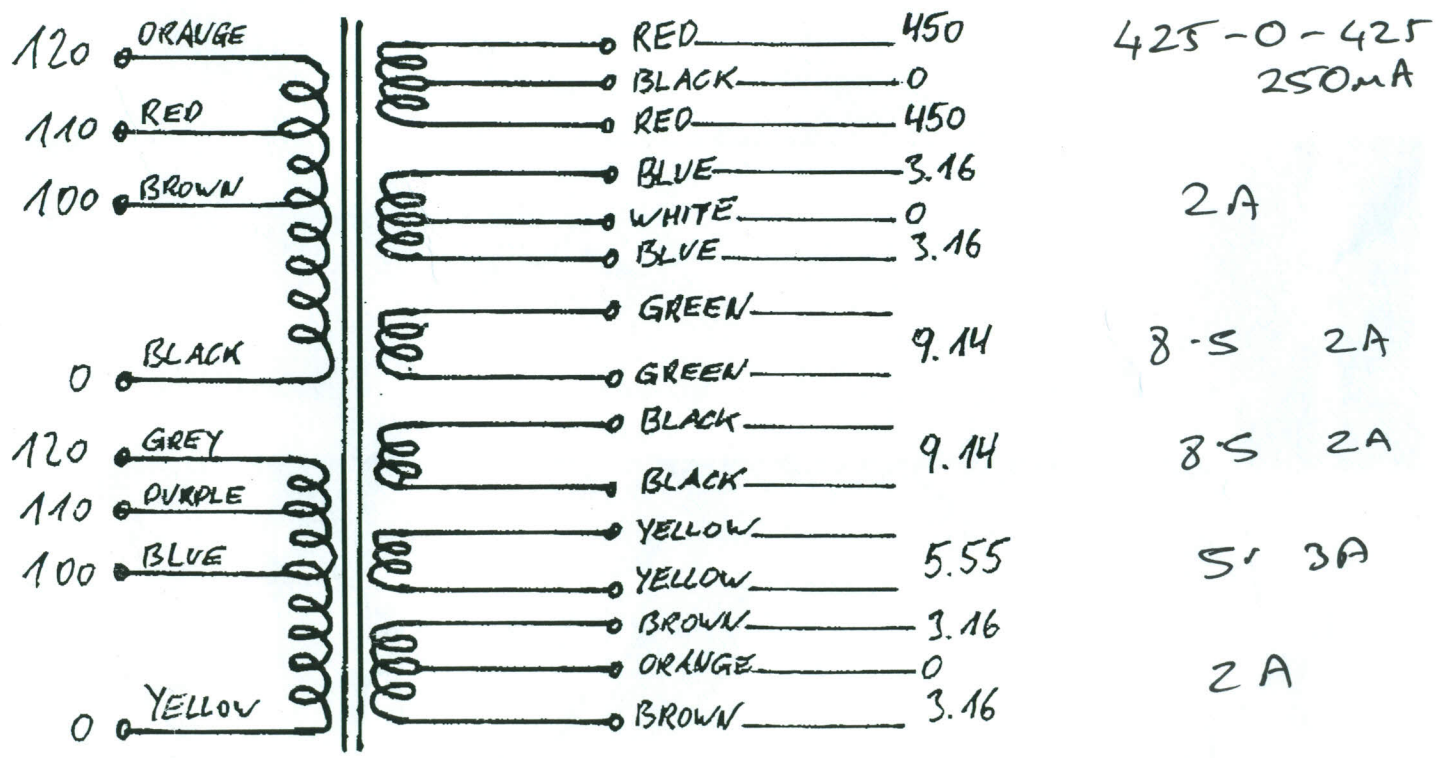

300 B Mains Transformer / TRANS ~~031~~

... 1 0 1 ...