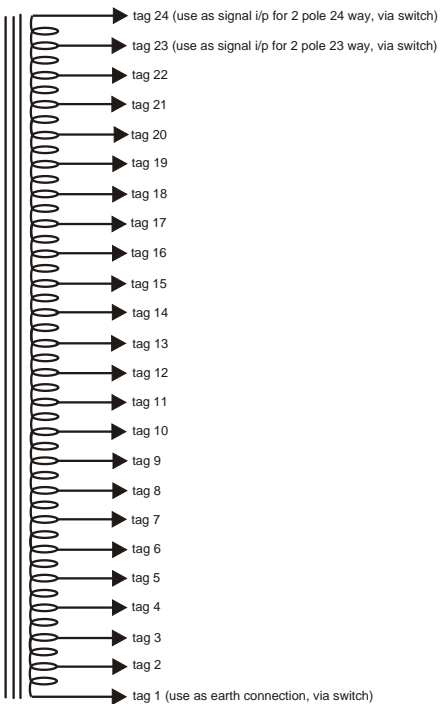

Glasshouse TVC Transformer

Transformer & switch layout
date: 19.12.06

height of transformer: 60mm

Diagram of windings of a transformer

Diagram of one channel of the Dale 2 pole 23 way switch. Viewed from shaft end