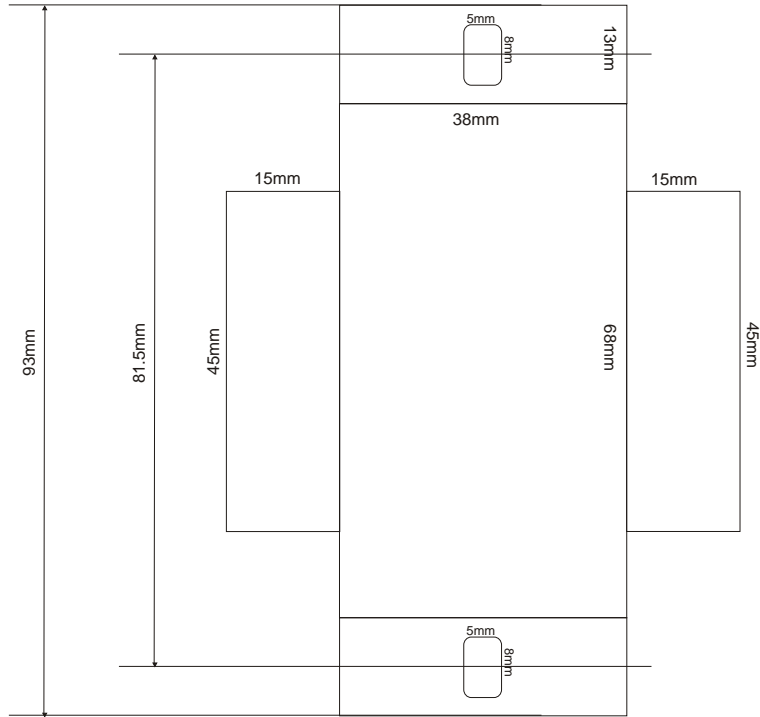

Glasshouse TVC Transformer

Transformer & switch layout
date: 19.12.06

height of transformer: 60mm

Diagram of windings of a transformer

Diagram of one channel of the Dale 2 pole 23 way switch. Viewed from shaft end