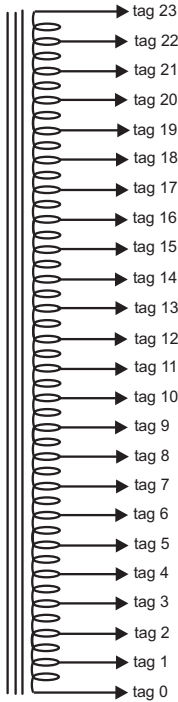

Glasshouse TVC

Wiring diagram for TVC transformer

Diagram of windings of TVC transformers
(applies to all Glasshouse types)

tag 23 of transformer - pin 24 of switch
tag 22 of transformer - pin 23 of switch
tag 21 of transformer - pin 22 of switch
tag 20 of transformer - pin 21 of switch
tag 19 of transformer - pin 20 of switch
tag 18 of transformer - pin 19 of switch
tag 17 of transformer - pin 18 of switch
tag 16 of transformer - pin 17 of switch
tag 15 of transformer - pin 16 of switch
tag 14 of transformer - pin 15 of switch
tag 13 of transformer - pin 14 of switch
tag 12 of transformer - pin 13 of switch
tag 11 of transformer - pin 12 of switch
tag 10 of transformer - pin 11 of switch
tag 9 of transformer - pin 10 of switch
tag 8 of transformer - pin 9 of switch
tag 7 of transformer - pin 8 of switch
tag 6 of transformer - pin 7 of switch
tag 5 of transformer - pin 6 of switch
tag 4 of transformer - pin 5 of switch
tag 3 of transformer - pin 4 of switch
tag 2 of transformer - pin 3 of switch
tag 1 of transformer - pin 2 of switch
tag 0 of transformer - pin 1 of switch & earth post

Diagram of one channel of the
2 pole 24 way switch. Viewed from
shaft end

If using the Seiden switches which are 2 pole
23 way and 4 pole 23 way tag 23 is not used