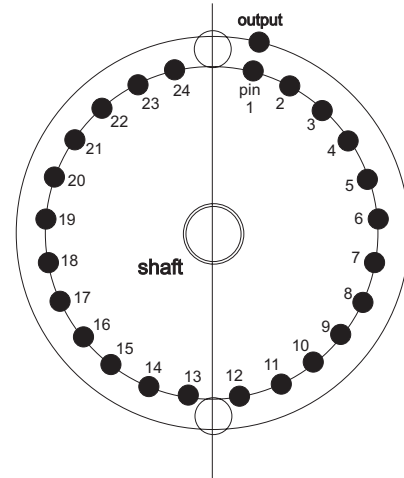

Glasshouse TVC

Wiring diagram for TVC transformer

Diagram of windings of TVC transformers
(applies to all Glasshouse types)

tag 23 of transformer - pin 24 of switch
tag 22 of transformer - pin 23 of switch
tag 21 of transformer - pin 22 of switch
tag 20 of transformer - pin 21 of switch
tag 19 of transformer - pin 20 of switch
tag 18 of transformer - pin 19 of switch
tag 17 of transformer - pin 18 of switch
tag 16 of transformer - pin 17 of switch
tag 15 of transformer - pin 16 of switch
tag 14 of transformer - pin 15 of switch
tag 13 of transformer - pin 14 of switch
tag 12 of transformer - pin 13 of switch
tag 11 of transformer - pin 12 of switch
tag 10 of transformer - pin 11 of switch
tag 9 of transformer - pin 10 of switch
tag 8 of transformer - pin 9 of switch
tag 7 of transformer - pin 8 of switch
tag 6 of transformer - pin 7 of switch
tag 5 of transformer - pin 6 of switch
tag 4 of transformer - pin 5 of switch
tag 3 of transformer - pin 4 of switch
tag 2 of transformer - pin 3 of switch
tag 1 of transformer - pin 2 of switch
tag 0 of transformer - pin 1 of switch & earth post

Diagram of one channel of the
2 pole 24 way switch. Viewed from
shaft end

If using the Seiden switches which are 2 pole
23 way and 4 pole 23 way tag 23 is not used