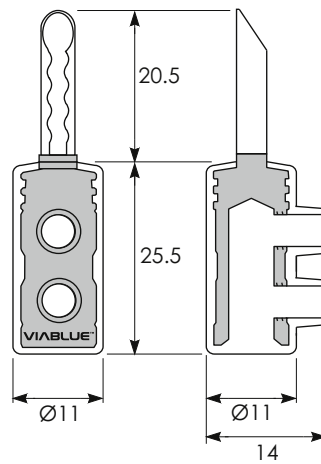

TS Banana Tube and Lamella | scale 1:1 | unit mm | aluminium | RoHS

PRODUCT VIEW

TS Banana Tube

TECHNICAL VIEW

TS Banana Tube

TS Banana Lamella