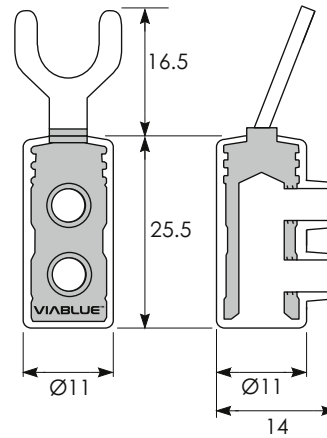

TS Spades 6 and 8 mm | scale 1:1 | unit mm | aluminium | RoHS

PRODUCT VIEW

TECHNICAL VIEW

TS Spades 8 mm

TS Spades 6 mm